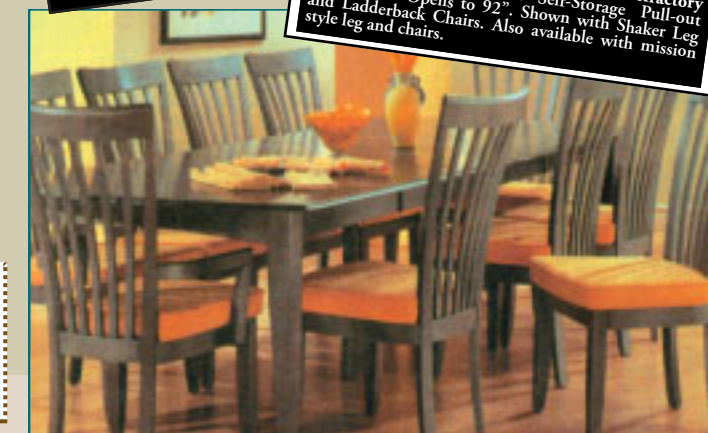

SOLID CHERRY and SOLID OAK by American Heirloom...built with PRIDE in "AMISH COUNTRY" U.S.A.

60" SQUARE TOP-QUALITY SOLID BIRCH BY CANADEL

American Heirloom's Solid Cherry Refractory Table... 40" x 60" with Self-Storage Pull-out Extensions. Opens to 92". Shown with Shaker Leg style leg and chairs. Also available with mission

SOLID BIRCH TOP QUALITY BY BEMEX